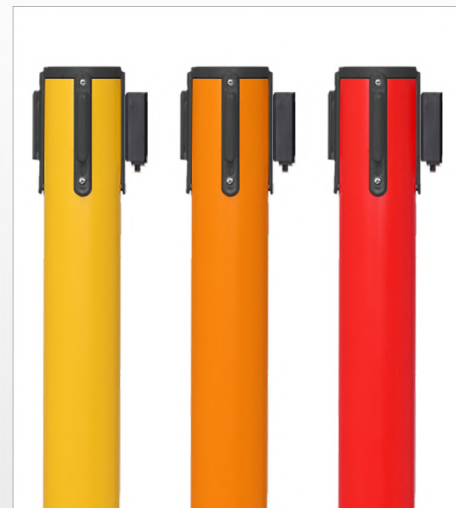

RollerSafety combines the durability of a heavy gauge steel post and solid cast iron base with the convenience of a roller base for fast, easy deployment. These features make RollerSafety ideal for working environments where barriers must be set up and taken down regularly. The 250 model features a choice of 11' / 3.4m or 13' / 3.9m belt lengths and can be ordered with any of our 50 belt color and safety message options. RollerSafety is not designed for outdoors use.

DANGER-FORKLIFT TRUCKS

Available in yellow, red and orange.

► SPECIFICATIONS

Height	40"/1015mm
Weight	21lbs/9.5kg
Post OD	2"/50mm
Base OD	14"/355mm
Belt Width	2"/50mm
Belt Lengths	11' or 13' / 3.4m or 3.9m

Cast Iron Base with Replaceable anti scuff cover

Full coverage floor protector

Replaceable roller set available