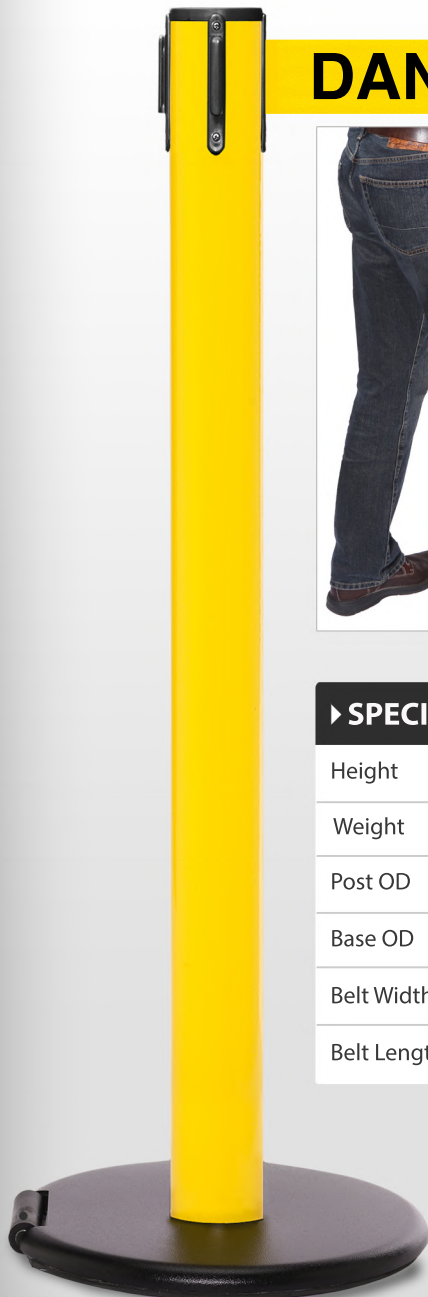

RollerSafety combines the durability of a heavy gauge steel post and solid cast iron base with the convenience of a roller base for fast, easy deployment. These features make RollerSafety ideal for working environments where barriers must be set up and taken down regularly. The 250 model features a choice of 11' / 3.4m or 13' / 3.9m belt lengths and can be ordered with any of our 50 belt color and safety message options. RollerSafety is not designed for outdoors use.

DANGER-FORKLIFT TRUCKS

Available in yellow, red and orange.

► SPECIFICATIONS

Height	40"/1015mm
Weight	21lbs/9.5kg
Post OD	2"/50mm
Base OD	14"/355mm
Belt Width	2"/50mm
Belt Lengths	11' or 13' / 3.4m or 3.9m

Cast Iron Base with Replaceable anti scuff cover

Full coverage floor protector

Replaceable roller set available