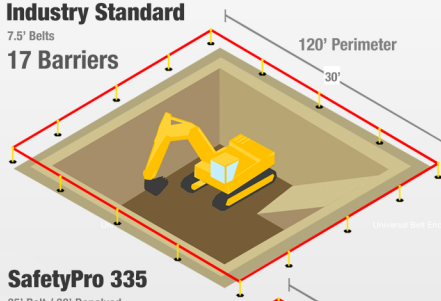

Designed for creating long straight barriers or large cordons the 335 model's 35' belt requires just a quarter the number of barriers needed with the industry standard 7.5' belt. Fewer posts means lower purchase cost, faster set up times and requires less space for transport and storage. SafetyPro 335 is fully outdoors capable and features our rugged cast iron base, fitted with a full circumference floor protector.

Height	Weight	Post Diameter	Base Diameter	Belt Width	Belt Length
40"	31lbs	3"	14"	2"	35'

**Industry Standard**  
7.5' Belts  
**17 Barriers**

**SafetyPro 335**  
35' Belt / 30' Deployed  
**4 Barriers**  
75% Fewer Barriers