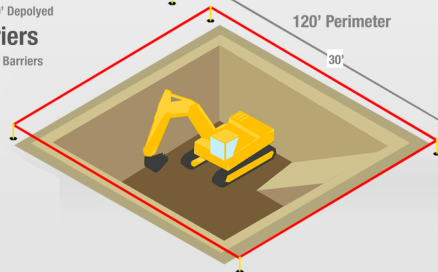

Designed for creating long straight barriers or large cordons the 335 model's 35' belt requires just a quarter the number of barriers needed with the industry standard 7.5' belt. Fewer posts means lower purchase cost, faster set up times and requires less space for transport and storage. SafetyPro 335 is fully outdoors capable and features our rugged cast iron base, fitted with a full circumference floor protector.

Height	Weight	Post Diameter	Base Diameter	Belt Width	Belt Length
40"	31lbs	3"	14"	2"	35'

**Industry Standard**  
7.5' Belts  
**17 Barriers**

**SafetyPro 335**  
35' Belt / 30' Deployed  
**4 Barriers**  
75% Fewer Barriers