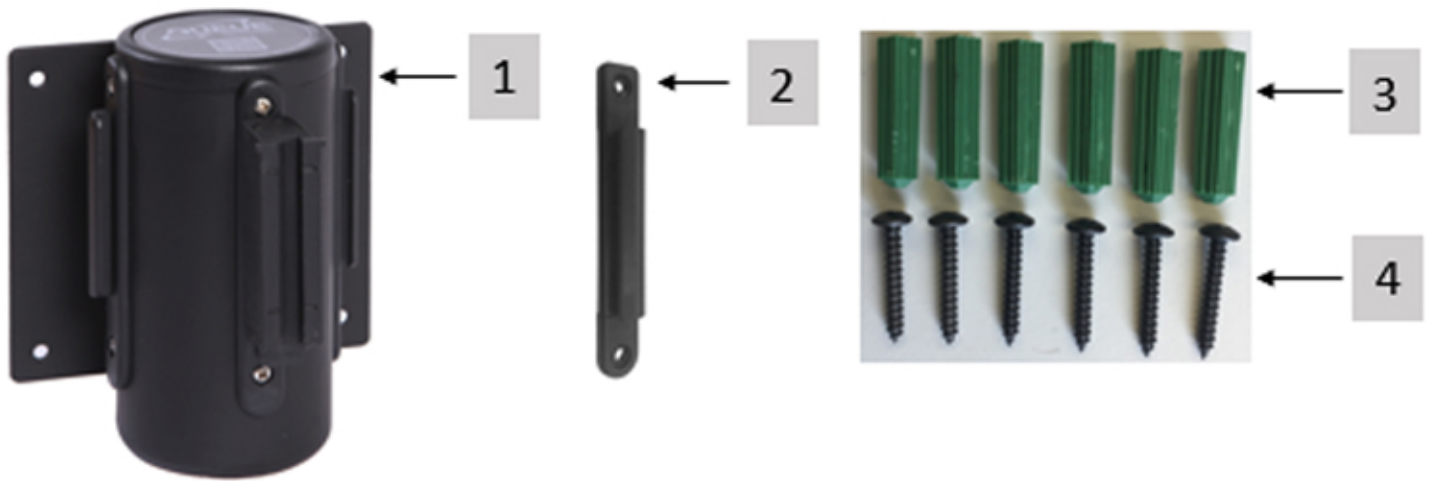

## Assembly Instructions

CONTENTS		
Ref	Qty	Description
1	2	Wall Mount Barrier
2	1	Receiver Clip
3	6	Wall Anchors
4	6	Screws

**INSERT BELT END**  
(LOCKS AUTOMATICALLY)

**BELT LOCK RELEASE**